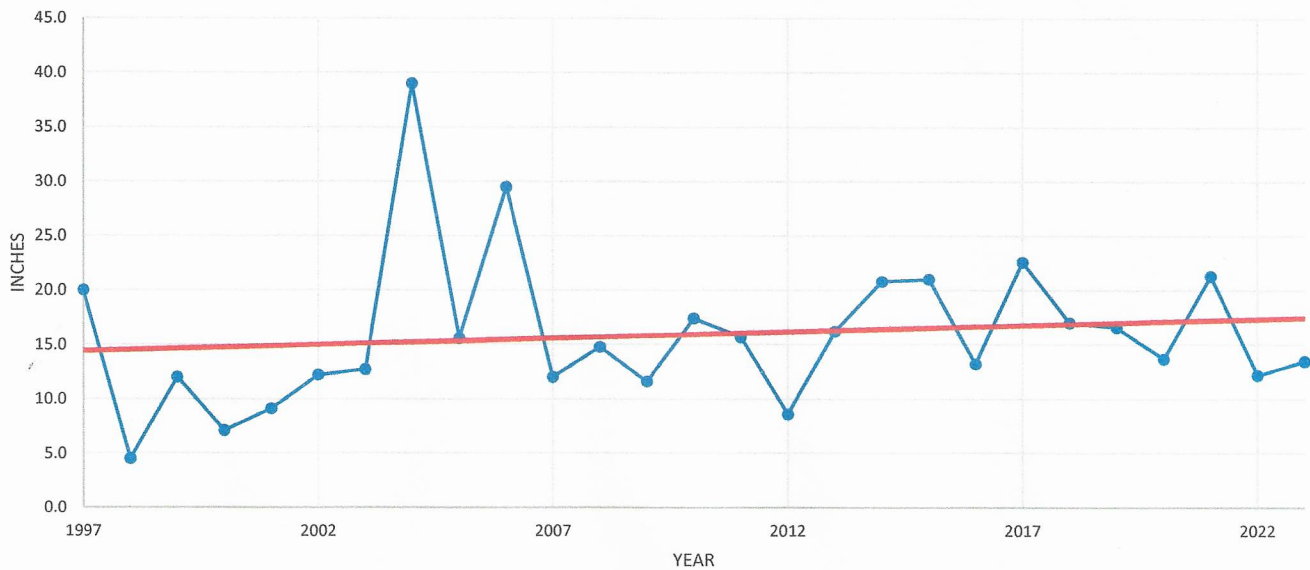

50-Year Rainfall History - Daniel K. Inouye International Airport

25-Year Rainfall History - Daniel K. Inouye International Airport

Source: National Weather Service