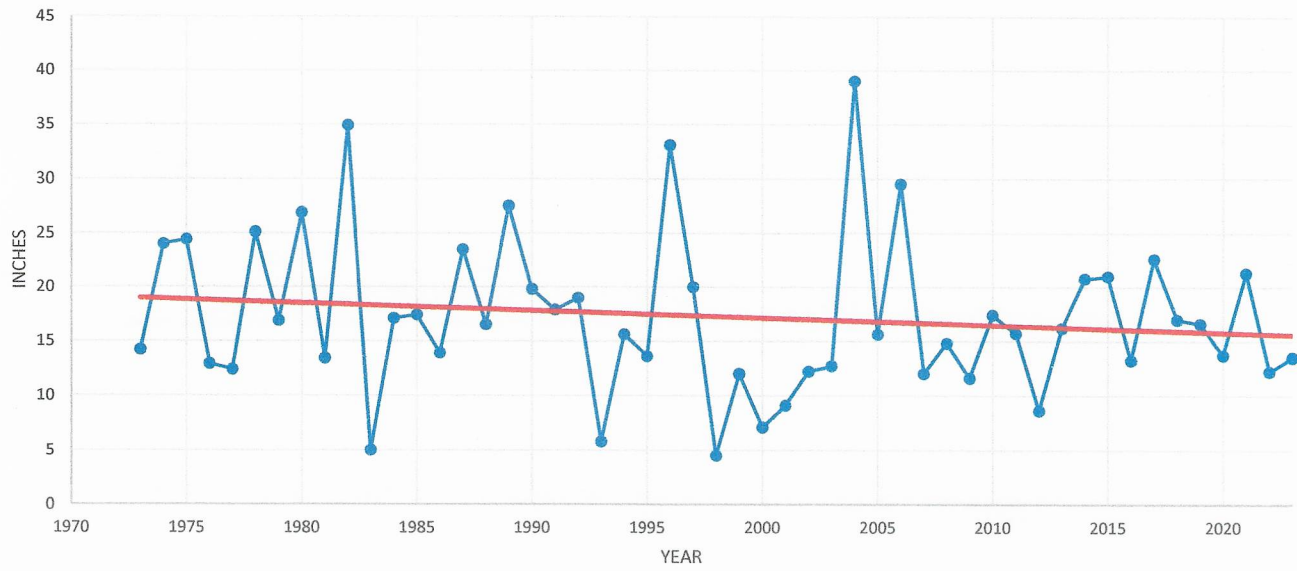

50-Year Rainfall History - Daniel K. Inouye International Airport

25-Year Rainfall History - Daniel K. Inouye International Airport

Source: National Weather Service